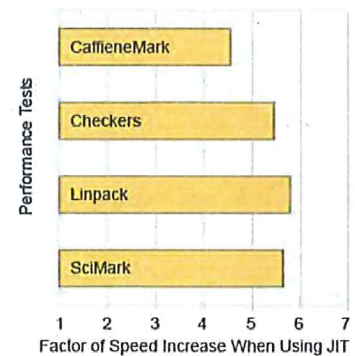

New Platform Technologies

Media framework

- New media framework (Stagefright) that supports local file playback and HTTP progressive streaming
- Continued support for OpenCore in Android 2.2

Bluetooth

- Voice dialing over Bluetooth
- Ability to share contacts with other phones
- Support for Bluetooth enabled car and desk docks
- Improved compatibility matrix with car kits and headsets

2.6.32 kernel upgrade

- HIGHMEM support for RAM >256MB
- SDIO scheduling and BT improvements