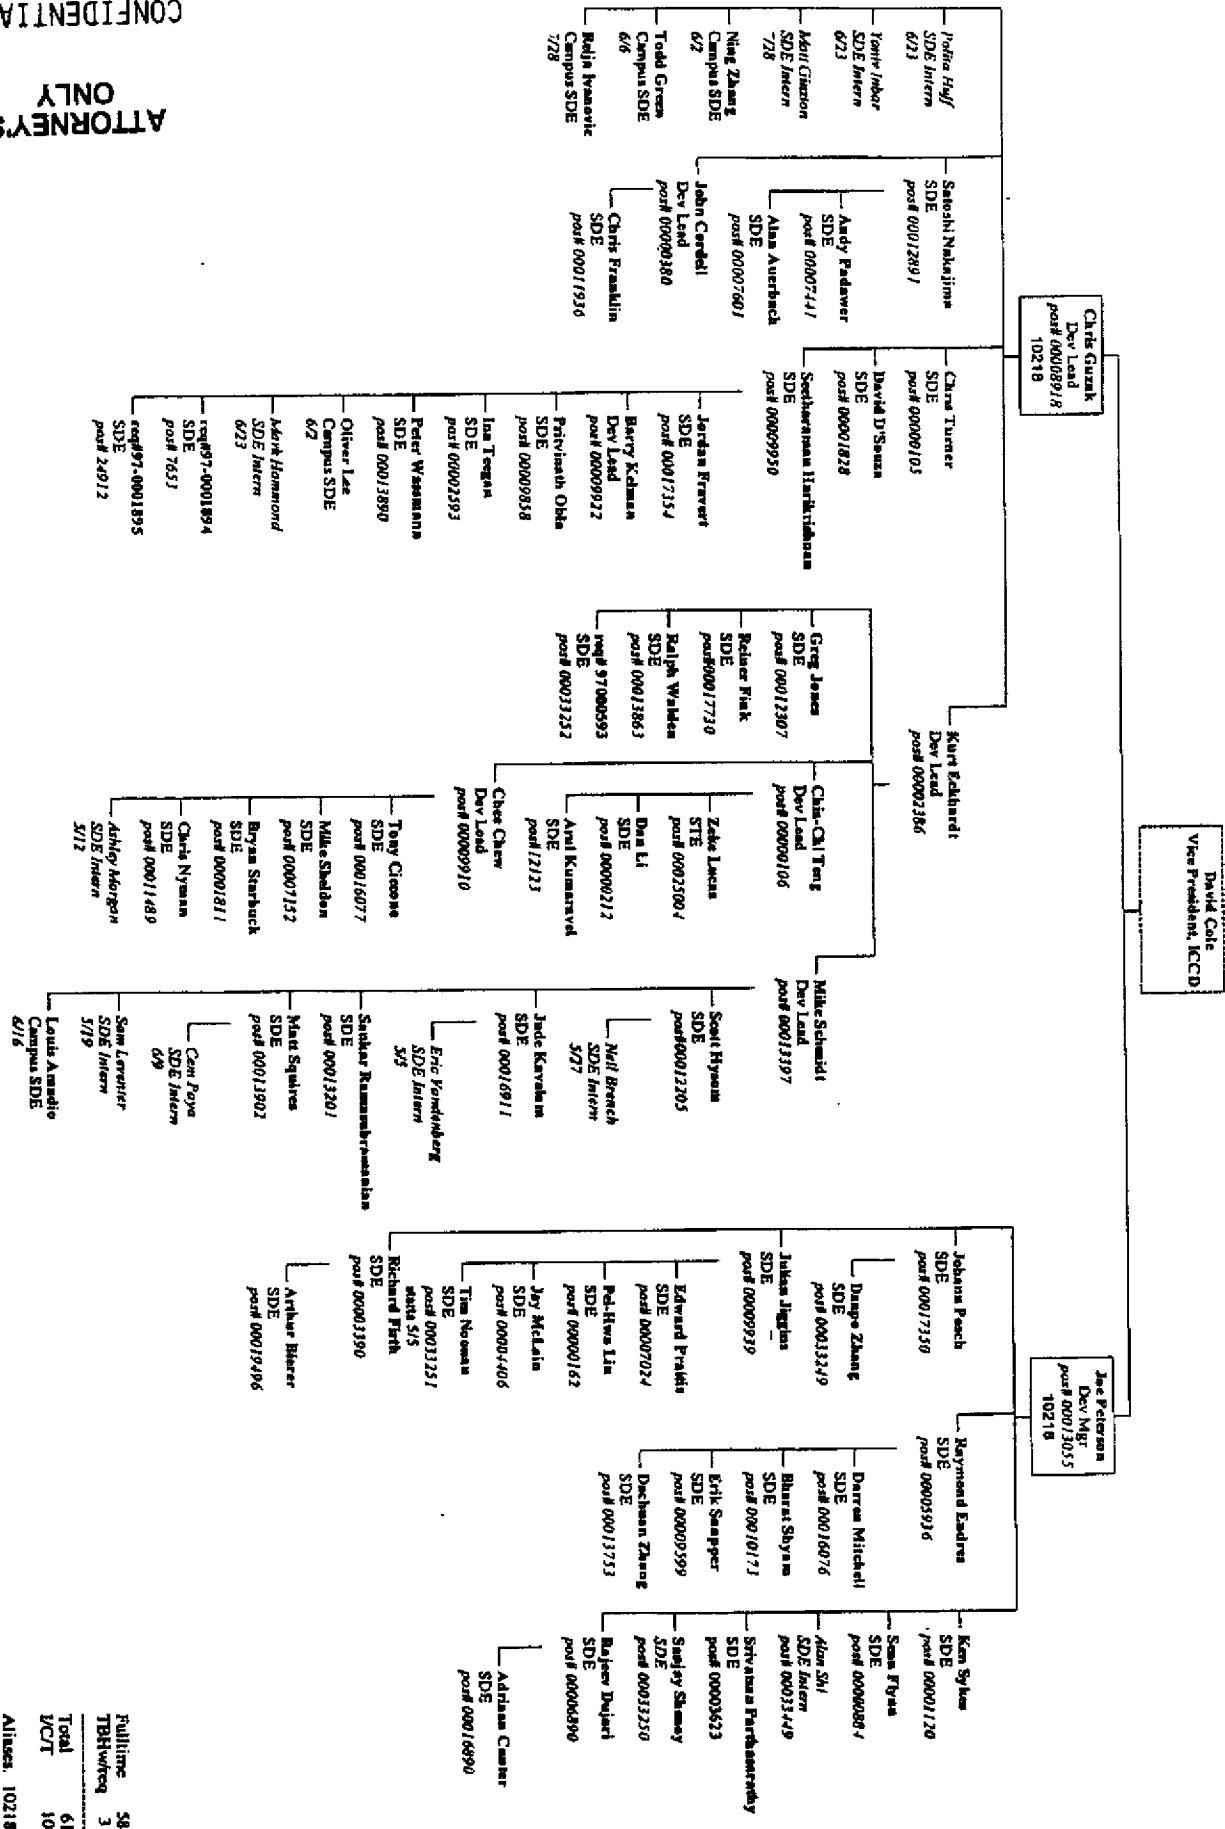

IC-4 Active Desktop Development
May 1, 1997

CONFIDENTIAL
MSS 5001881
ATTORNEYS ONLY

Fulltime	58
TBR/wrcq	3
Total	61
V/C/T	10
Allies	10218