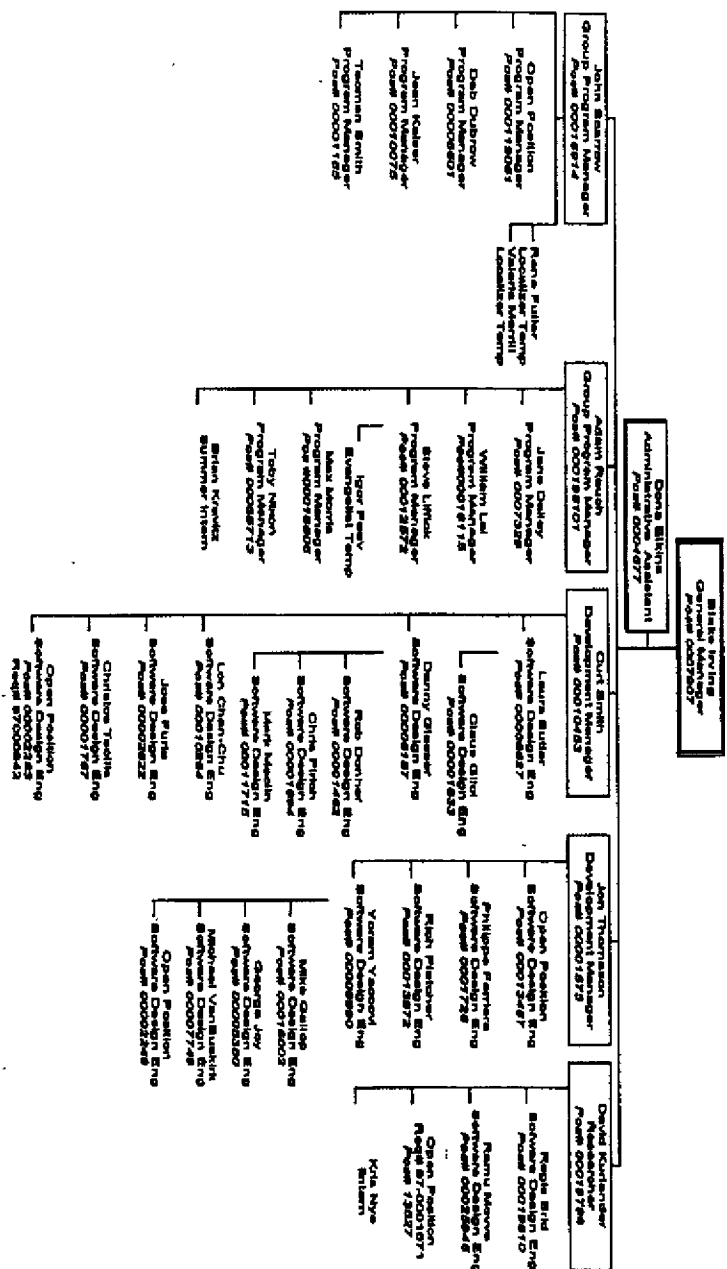

FTE=20

Future=

TBHe= w/Req

Total= 20

WC/T= 8

Total= 28

CONFIDENTIAL
MSS 5001889

ICCD NetMeeting Team May 1, 1997