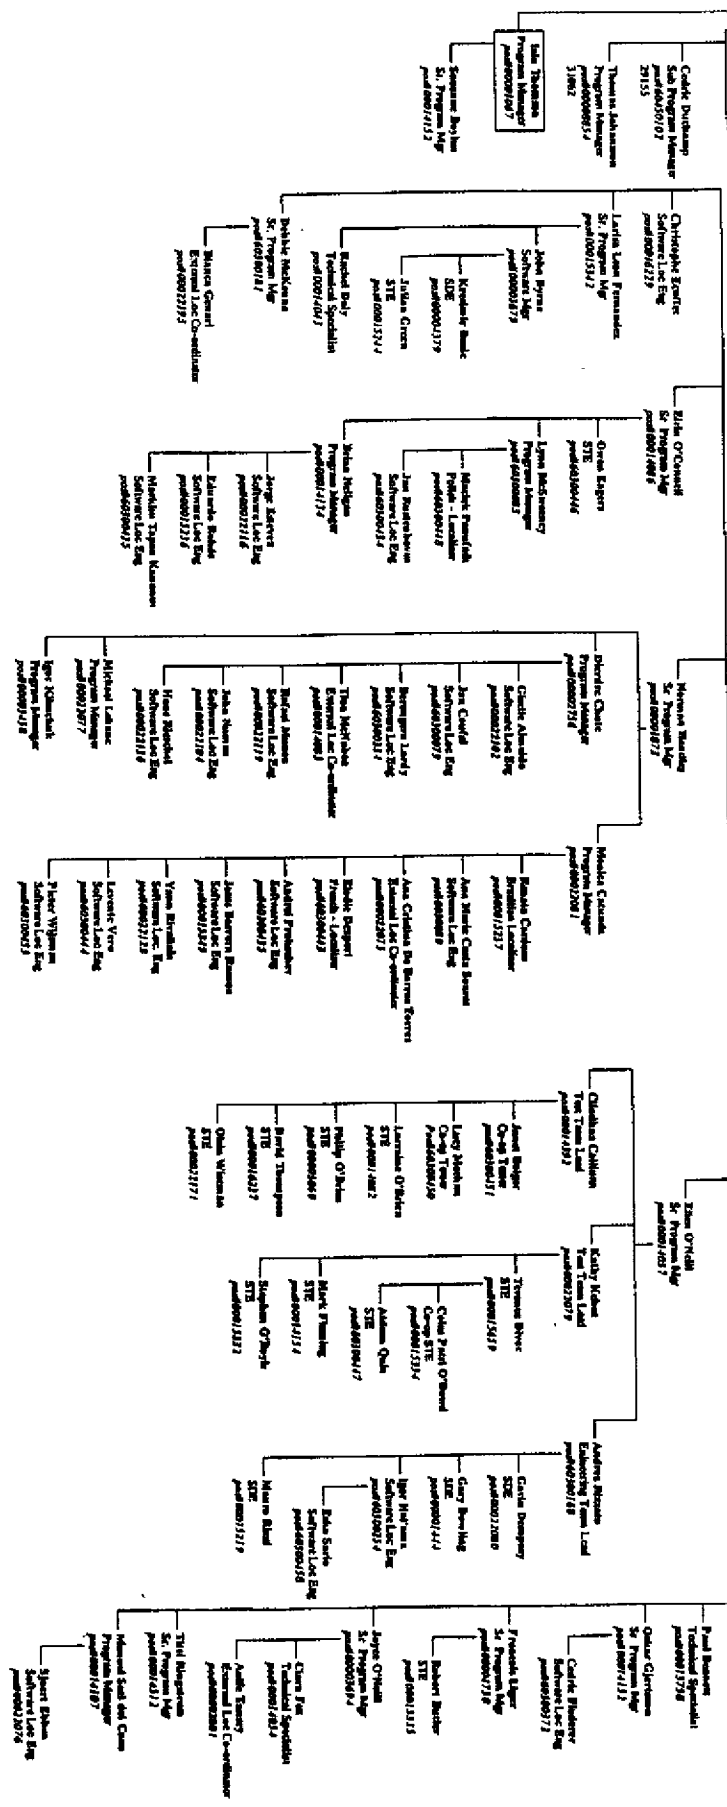

John Thomas
Project Lead Eng
pnd00000044
25353

Steve Barry
Admin Asst
pnd00014044

Stephen Barrow
Group Manager
pnd00014044

Andrew Tomlin
Group Manager
pnd00017754

ATTORNEYS ONLY
CONFIDENTIAL
MSS 5001877