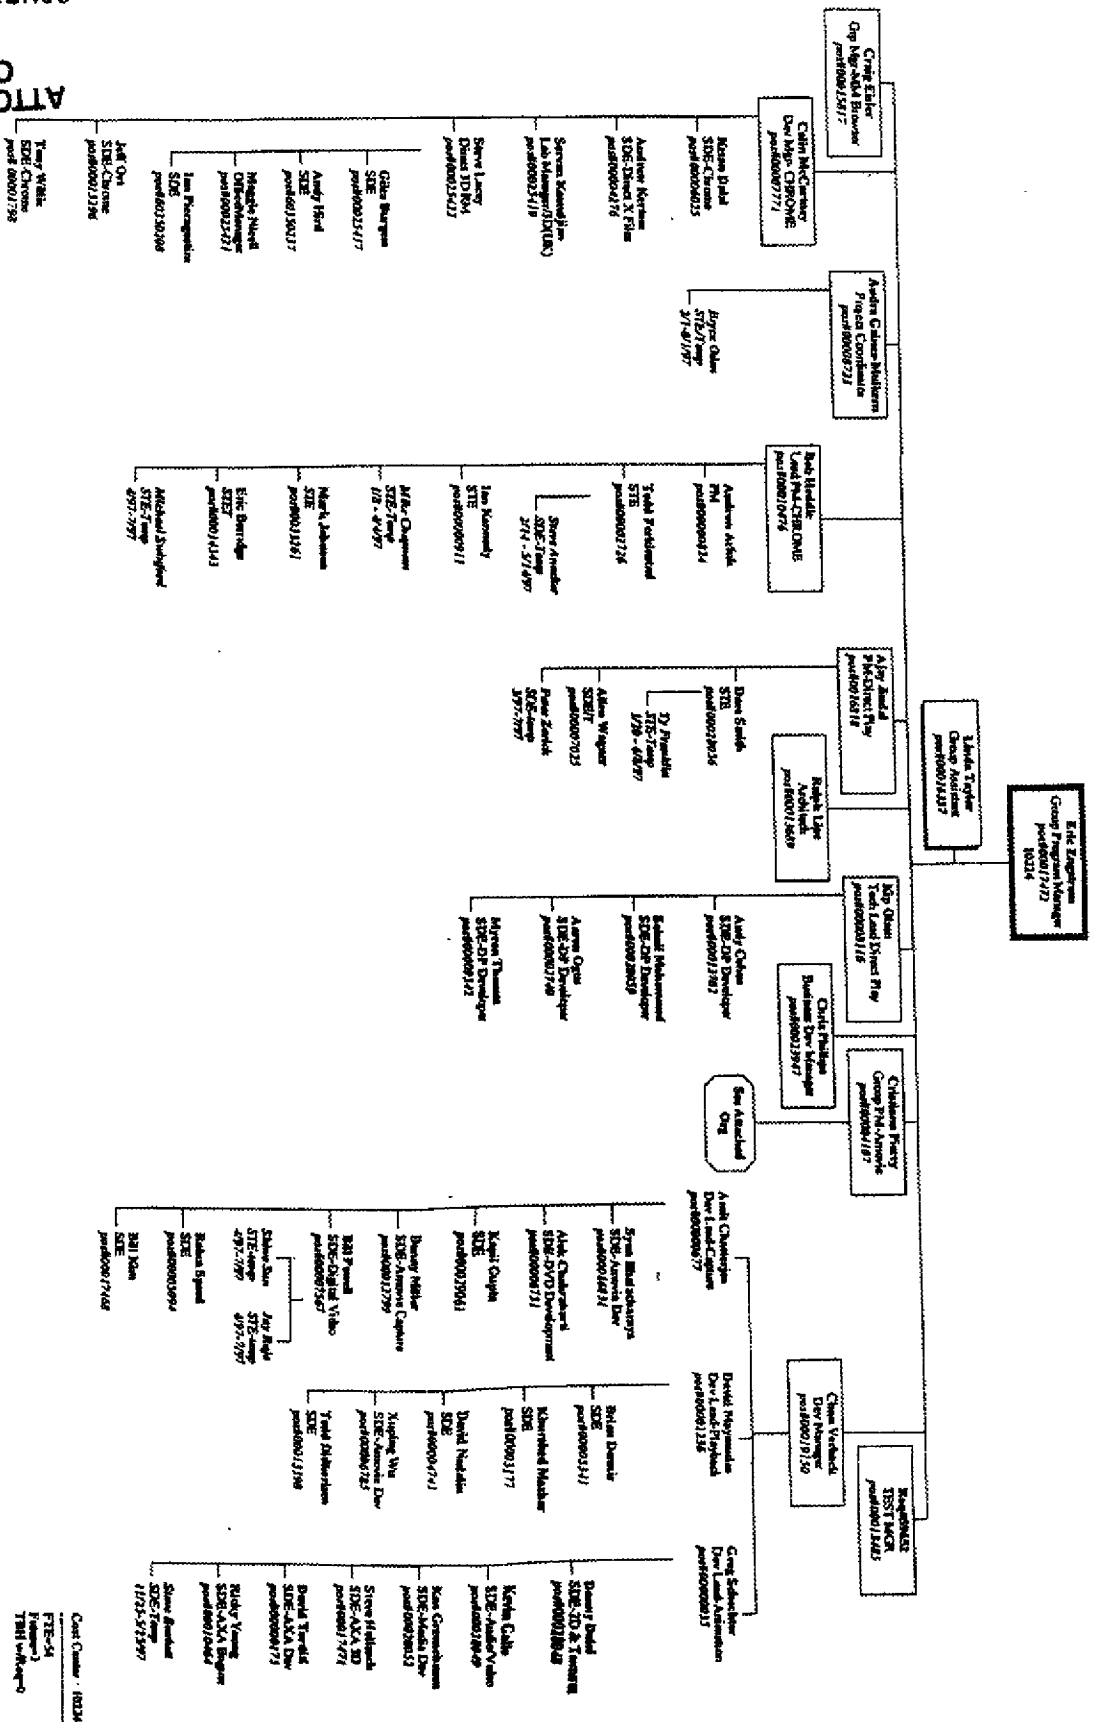

ATTORNEYS
ONLY

Unit Director - 10234
Eric Zimmerman
371-401-9777
10234
10234
10234
10234