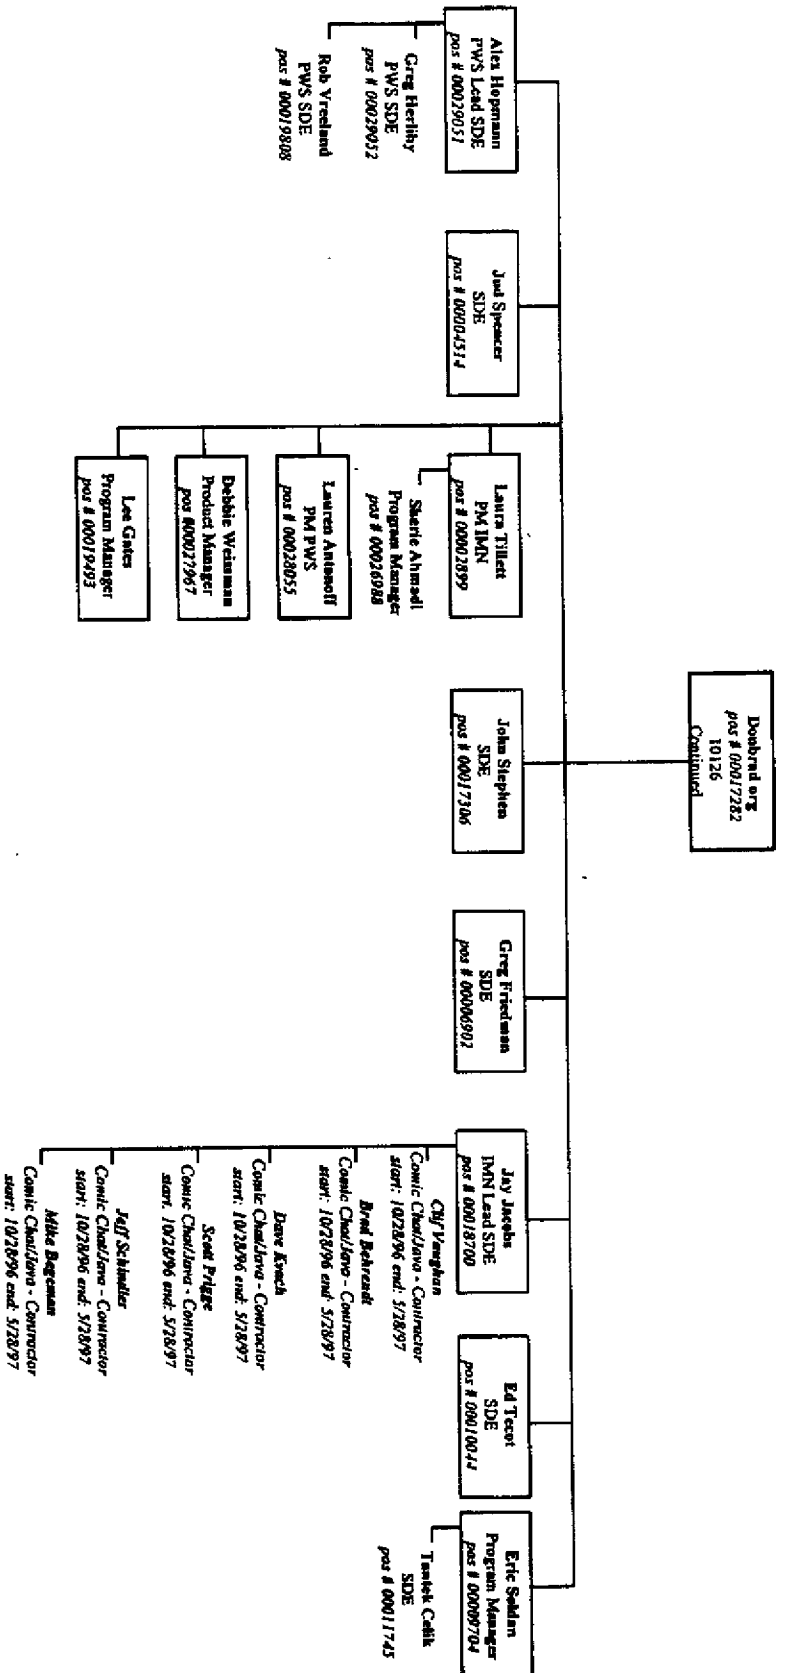

ICCD Crossplatform Organization Chart

May 1, 1997

CONFIDENTIAL
MSS 5001887
ATTORNEYS
ONLY

Microsoft Confidential