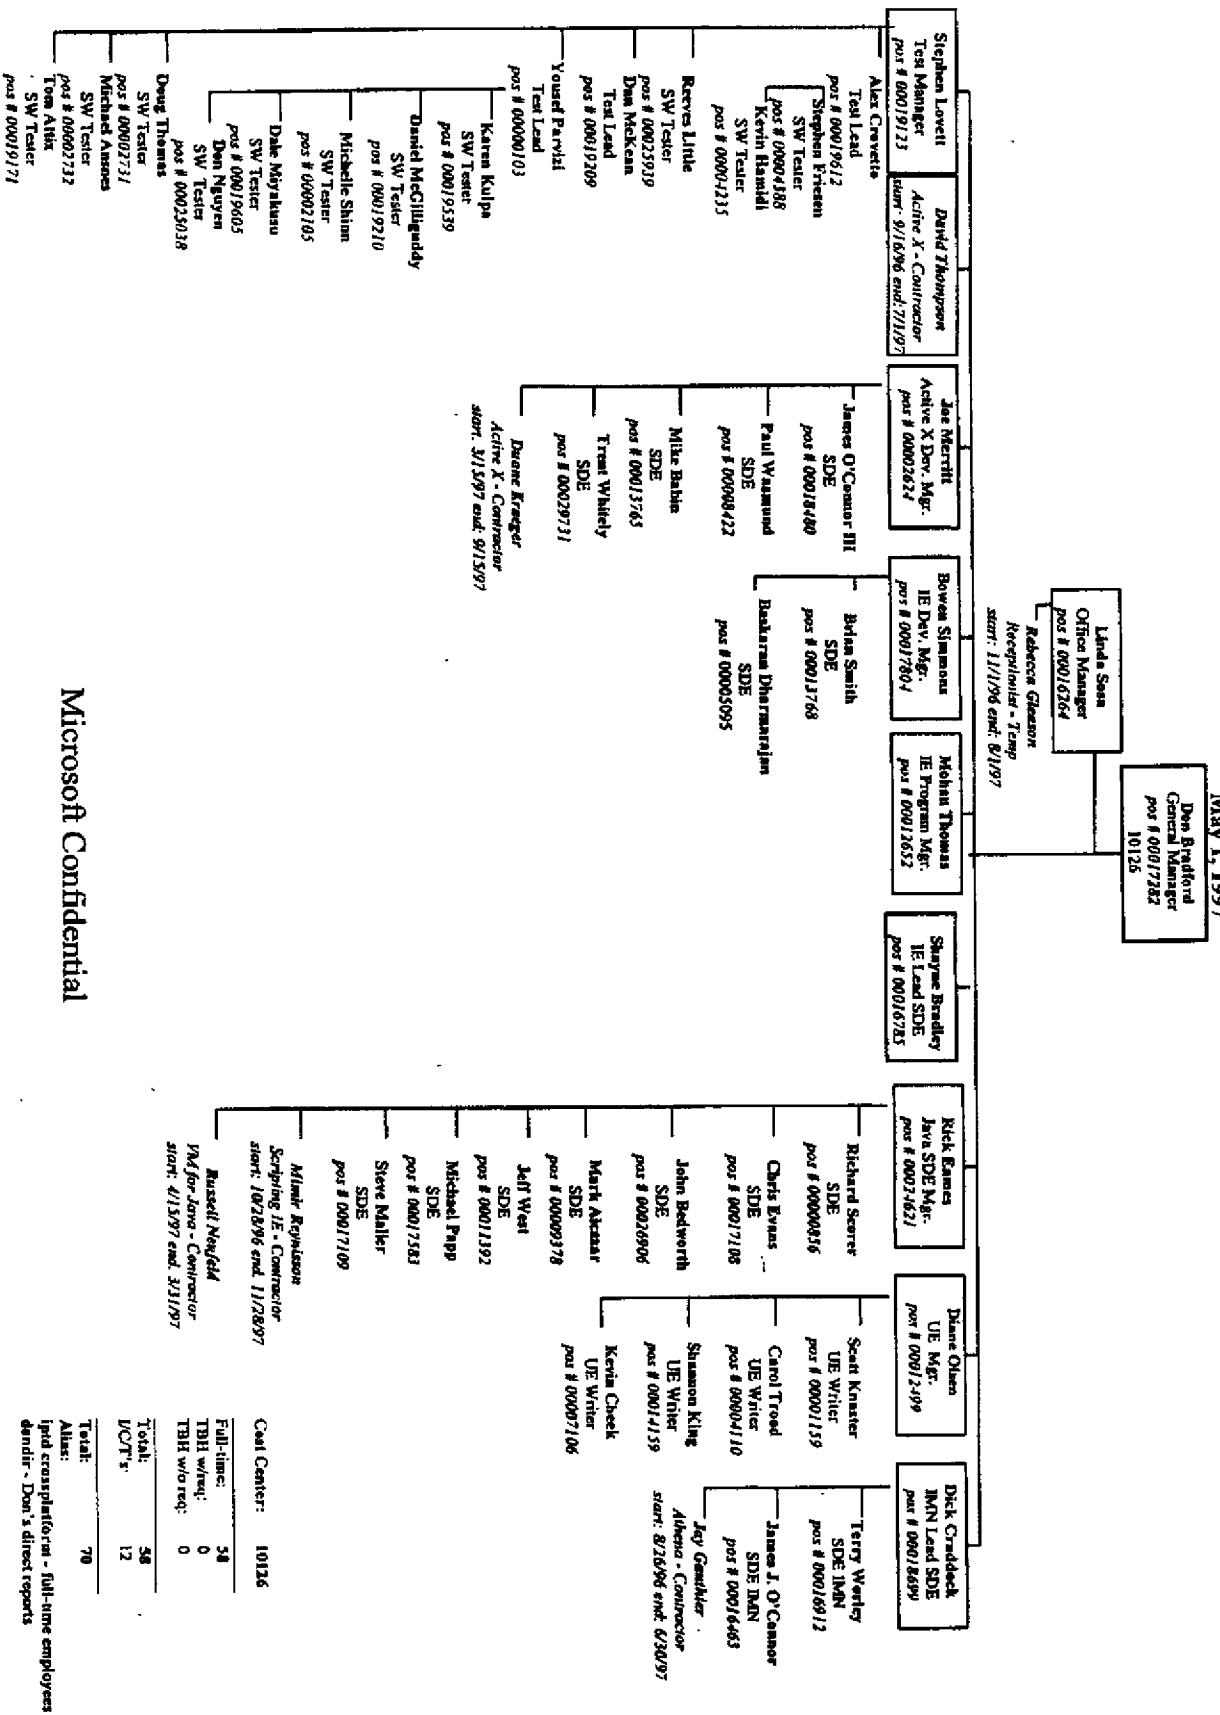

ICCD Crossplatform Organization Chart

May 1, 1997

CONFIDENTIAL
MSS 5001886

Microsoft Confidential

Call Center:	10126
Full-time:	34
TBH w/req:	0
TBH w/o req:	0
Total:	34
VOL's:	12
Total:	70

Aliases:
Ipad crossplatform - Full-time employees
dandr - Don's direct reports