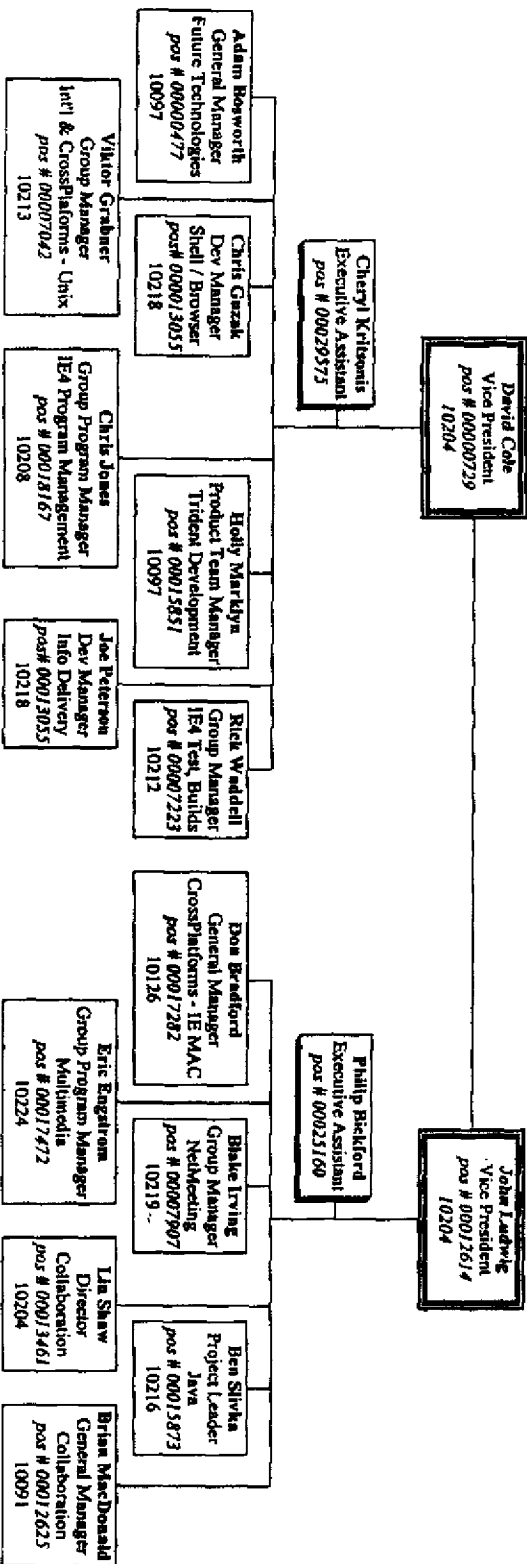

**Internet Client & Collaboration Division
May 1, 1997**

Cost Center:	10204
Full-time:	5
TBH w/req:	0
Total:	5
WCT's:	0
Total:	5

Alias: Jddirect - John & David's Directs
 Iced - Full-time Employees
 Icdanga - ICCD Administrative Support