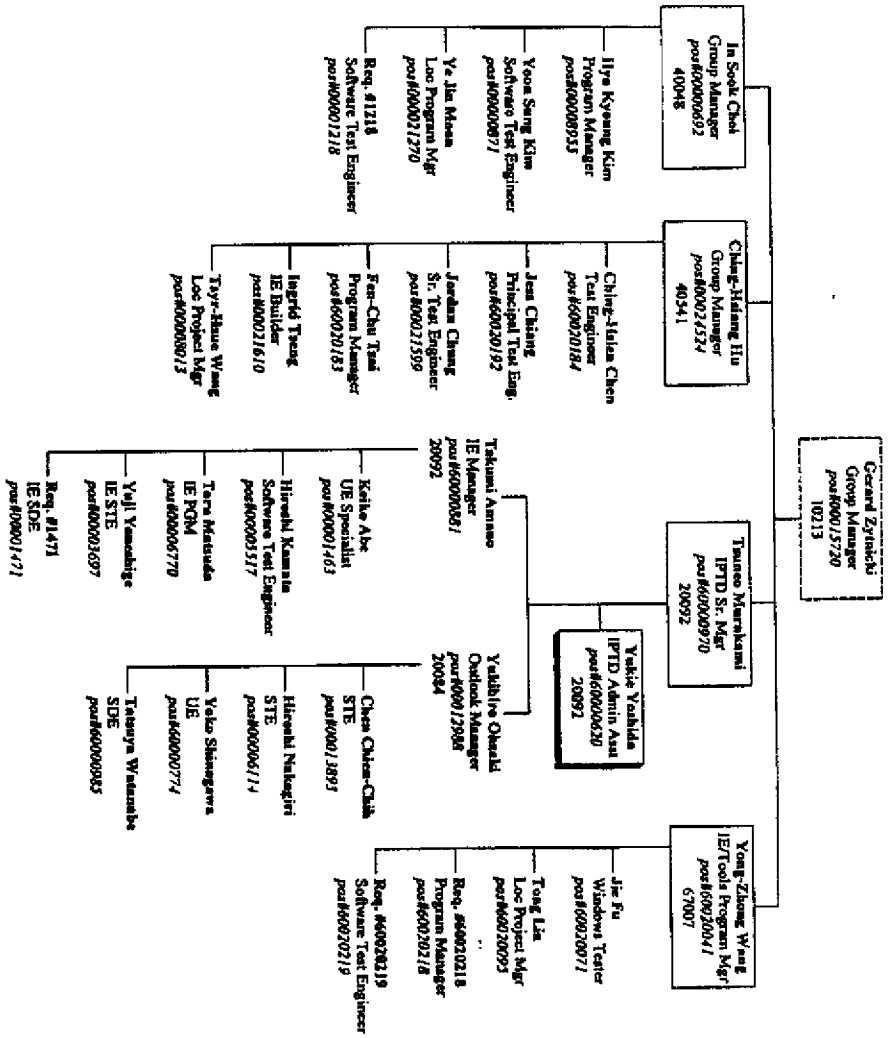

ICCD INTERNATIONAL FAR EAST TEAM
May 1, 1997

Cost Center - 40045	Cost Center - 40541	Cost Center - 20092	Cost Center - 67007
Full-Time: 4	Full-Time: 7	Full-Time: 12	Full-Time: 3
TBH w/Req: 1	TBH w/Req: 1	TBH w/Req: 1	TBH w/Req: 2
Total: 5	Total: 7	Total: 13	Total: 5

CONFIDENTIAL
MSS 5001880
ATTORNEYS ONLY