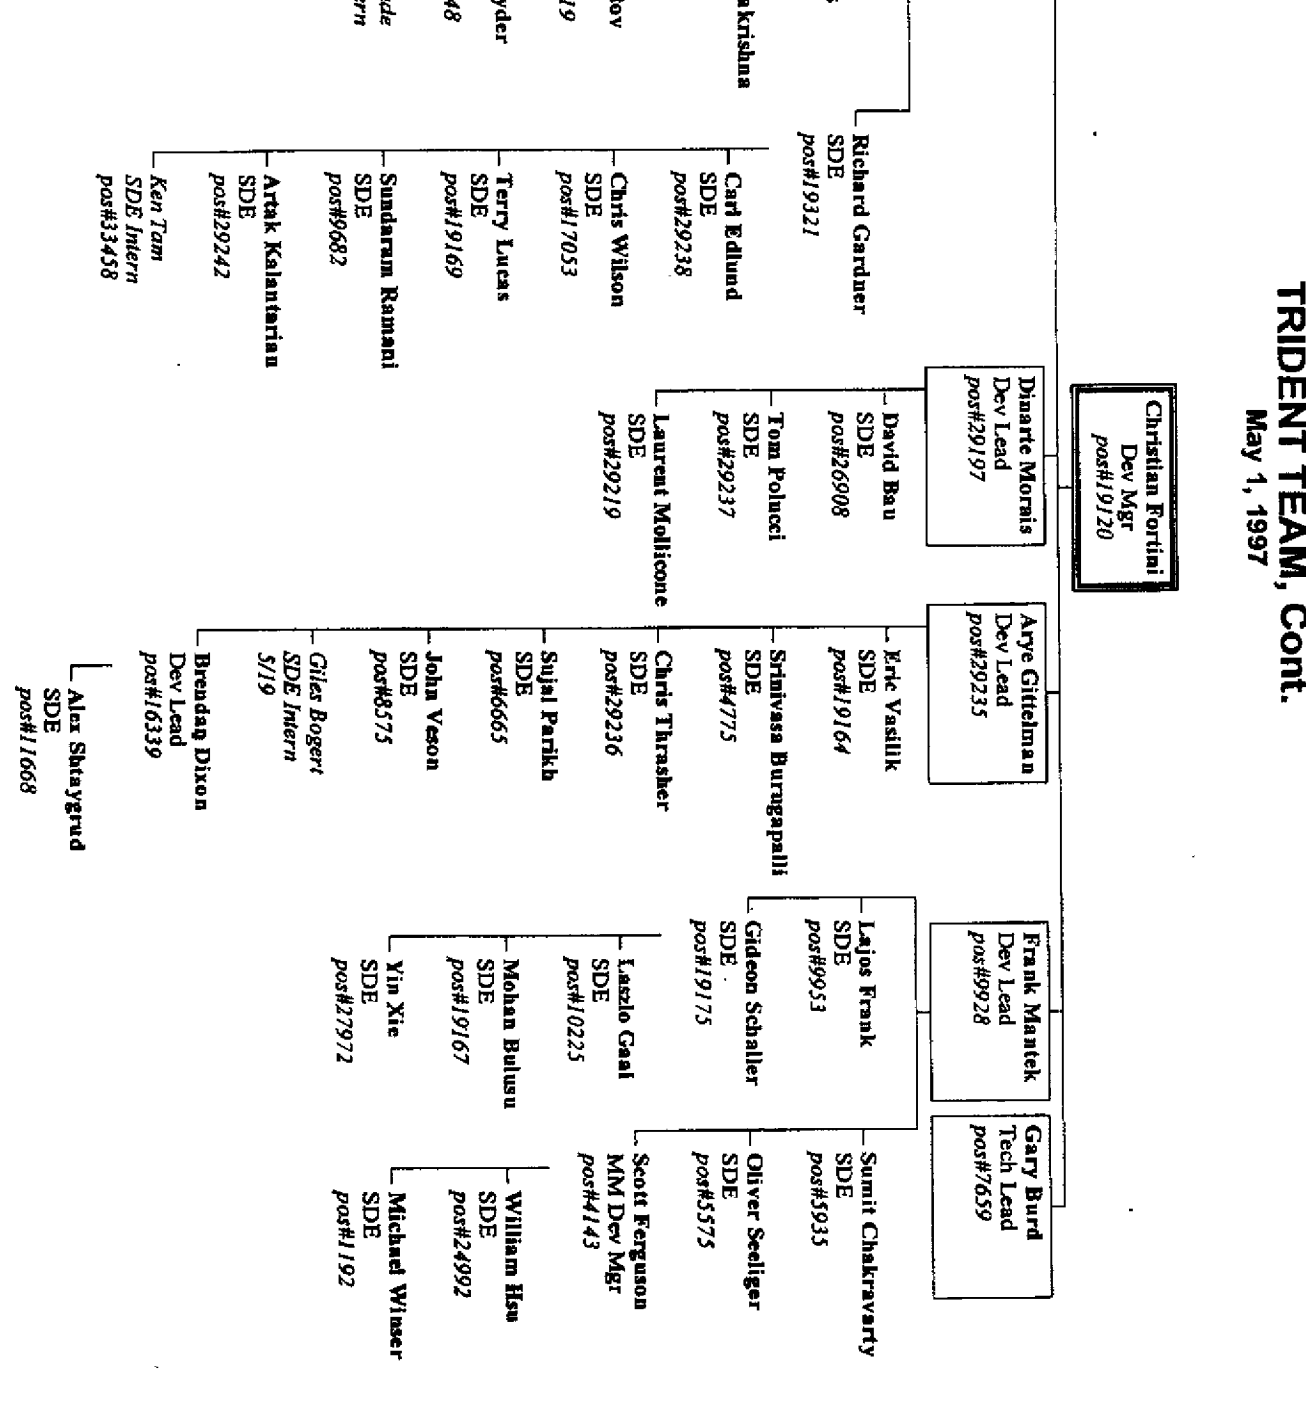

TRIDENT TEAM
May 1, 1997

Holly Near-Hlyn
Product Team Manager
post#12833
10097

Debbie Engerick
Admin Assist

Ken Ong
Group Pkg Mgr
post#19172

Val Horvath
PM Lead
post#6071

Eric Rockley
PM
post#4345

Teri Lum
PM
post#16897

Rich Clayton
PM
post#2930

Kris Marshall
SDE
post#27971

Andro Rowland
SDE Temp
1/1-6/3

Scott Isaacs
PM
post#642

Michael Wallast
PM Lead
post#2776

Dave Masny
PM
post#27954

Laurie Anna Kaplan
PM
post#20380

Loren Khonkhalak
PM
post#25900

Chris Dwyer
PM Intern
TBD

Robert Wheeler
Designer Temp
3/1-3/11

Mike Reilly
Test Lead
post#20239

Steve Beneskiel
SITE
post#29198

Steve Coy
SITE
post#1709

Doug Perrin
SDE Intern
3/19

Allie Roarklauer
SDE Temp
11/26-5/23

Ambrosia Banes
Test Lead
post#19177

Dan Duffek
Test Lead
post#19170

Stacey Dorem
SITE
post#3705

Samarach Tui
SITE
post#29079

Kamler Teed
SITE
post#27976

Bob Skogren
SITE Temp
10/4-7/1

Teed Weidberg
Test Lead/Internals
post#3310

Laurent Velhres
Test Manager
post#406

Karin Hatvark
Manager
post#406

Khoi Phom
SDE Temp/8/7's
1/2-6/13

JT Malhoon
SDE Temp
10/21-7/14

Mark Hobbs
SDE Temp
4/15-7/11

Camp Brown
SDE Temp/Lab
3/1-6/1

George Chan
SDE/Site Testing
post#3625

Valerie Garsman
SDE Temp
3/15-8/13

Albert Billings
SDE Temp
4/15-7/11

Richard Chappuis
SDE Temp
4/28-7/27

Bruce Christner
Test Lead/Prod Tools
post#19162

Jeremy Anderson
SDE Intern
6/16

reg# 970008712
SITE
post#33238

Lawrence Wood
SITE
post#29072

Greg Franklin
SITE
post#29195

Andrew Chang
SITE
post#33312

Richard Yrning
SDE Temp
3/14-6/1

Jean Paul
Prod Team Lead
post#29199

Mark Wiegner
Dev Lead
post#29948

Jerry Dumatez
Test Lead
post#2017

Charles Frankston
SDE
post#29222

Sara Best
SDE
post#27964

Rich Ralston
PM
post#27975

Art Becker
Test Lead
post#368

Neesa Rajpal
SITE
post#4820

Greg Armita
SDE Temp
12/30-6/28

Christina Forrist
Dev Mgr

See Attached
Org

ATTORNEYS ONLY
CONFIDENTIAL
MSS 5001883

Fulltime	63
TRH within	3
Total	21
ACT	21
Alt	21
Alt	21
Alt	21

TRIDENT TEAM, CONT.

May 1, 1997

CONFIDENTIAL
MSS 5001884
ATTORNEYS ONLY