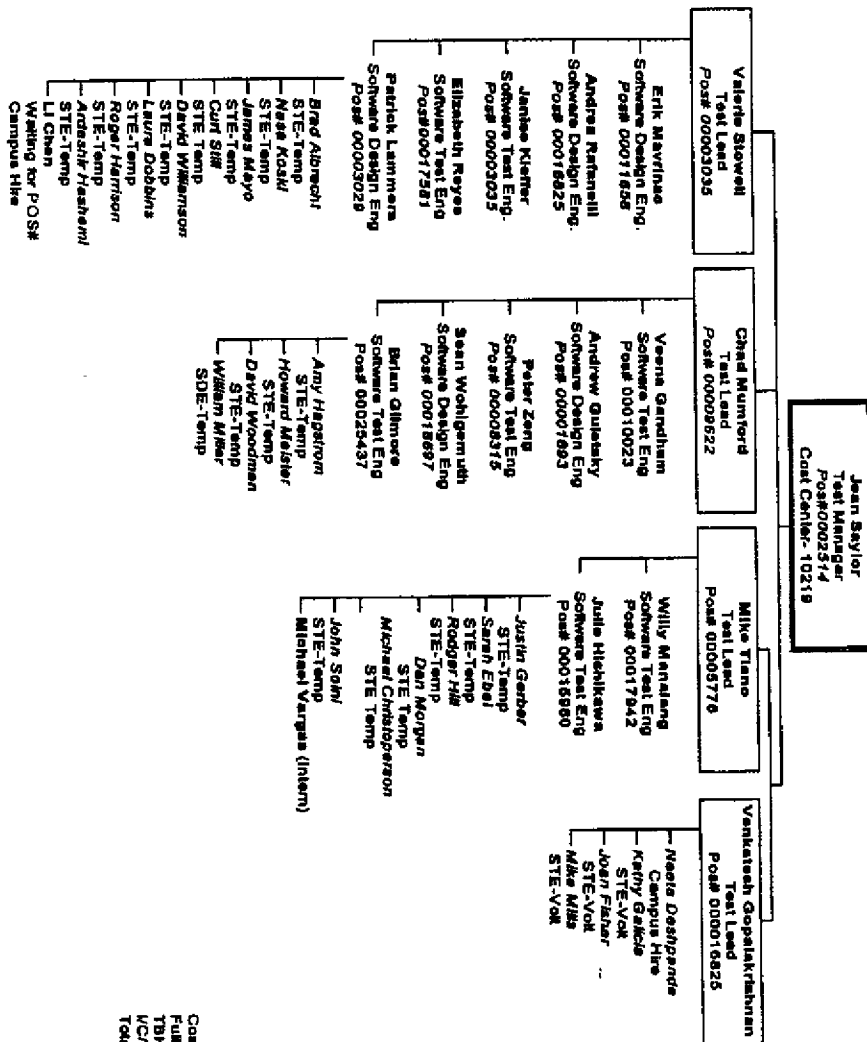

NETMEETING TEST TEAM

May 1, 1997

Cost Center: 10219
Full-Time: 17
TBH W/req: 1
VCLTs: 22
Total: 39

ATTORNEYS
ONLY
CONFIDENTIAL
MSS 5001891