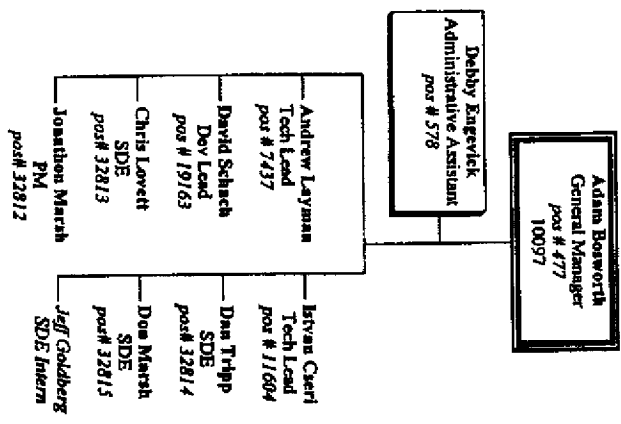

Future Technologies Team
May 1, 1997

ATTORNEYS
ONLY
CONFIDENTIAL
MSS 5001875

MICROSOFT CONFIDENTIAL

Cont Center:	10097
Full-time:	9
TBH w/Req:	0
Total:	9
WCT's:	1
Total:	10

Alias abdlr