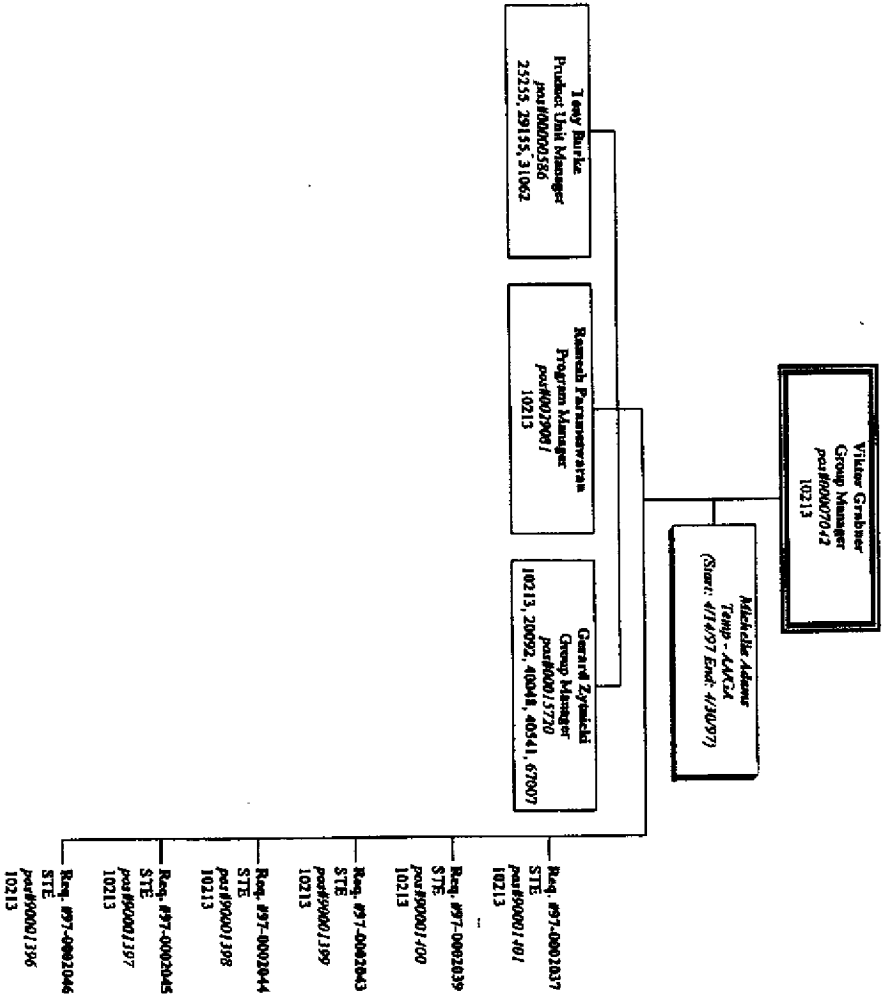

UNIX / INTERNATIONAL TEAM
May 1, 1997

Cost Center - 10213

Full-Time:	35
Future:	5
TBH w/Req:	9
Total:	43
I/C/T's:	54
Total:	97

ATTORNEYS ONLY
CONFIDENTIAL
MSS 5001876