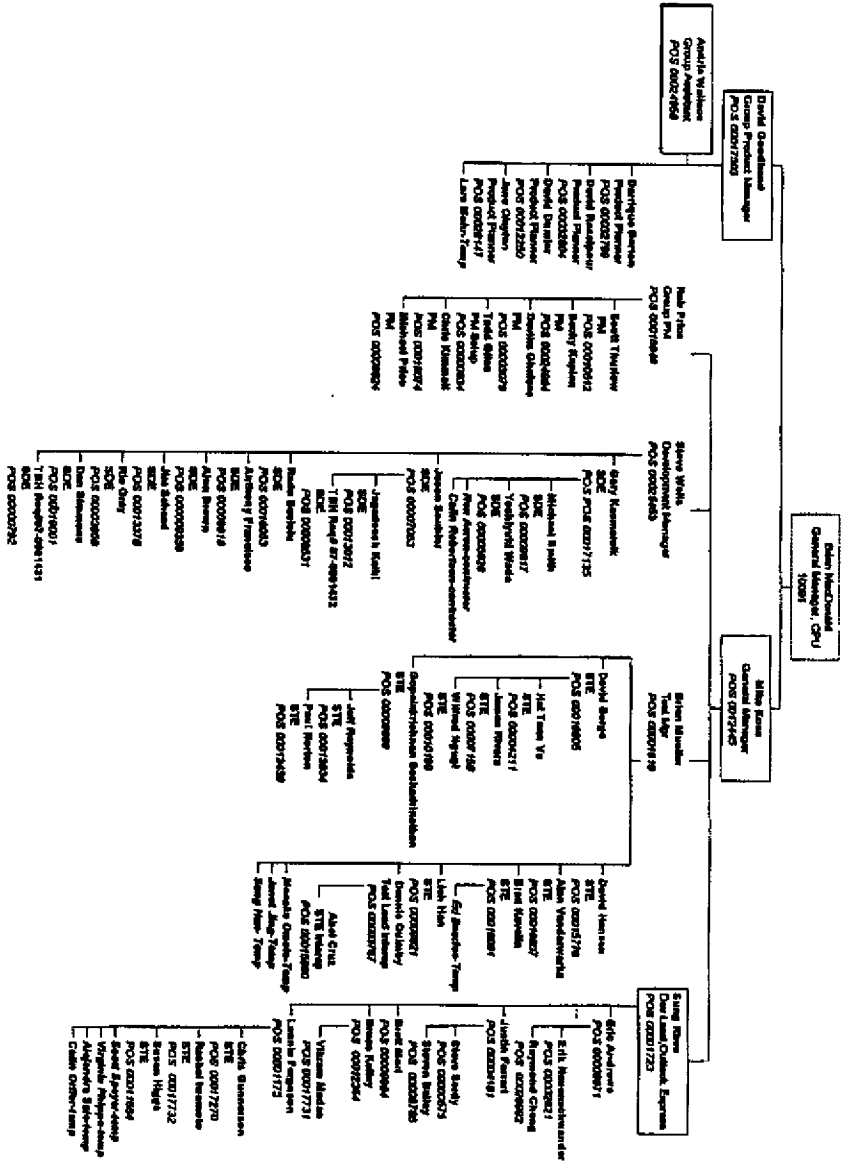

Product Planning, Outlook Express/Metro and Infrastructure Teams

May 1, 1997

ATTORNEYS
ONLY
CONFIDENTIAL
MSS 5001895