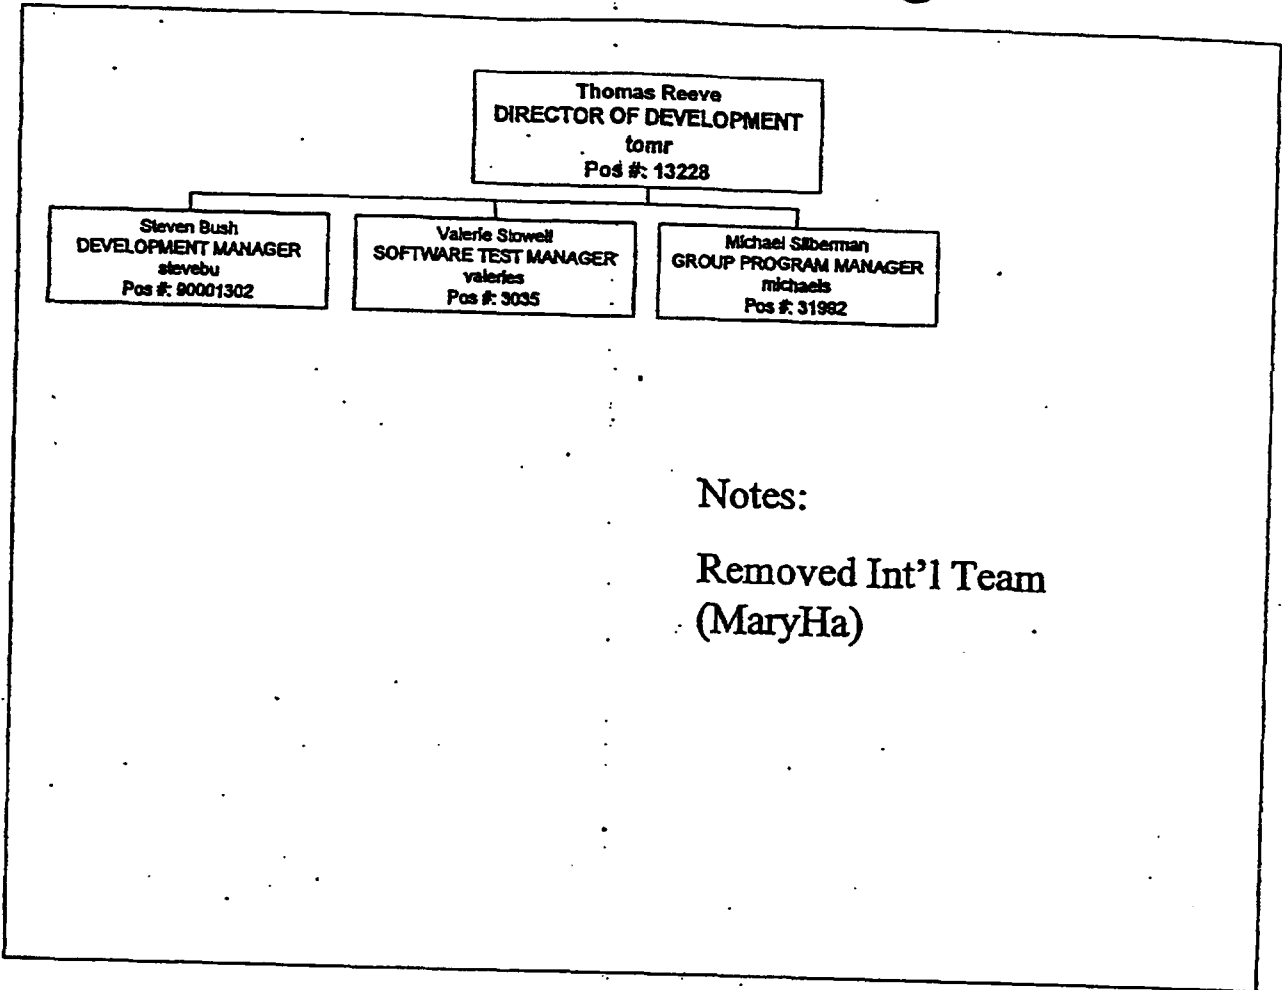

Notes:

Removed Int'l Team
(MaryHa)