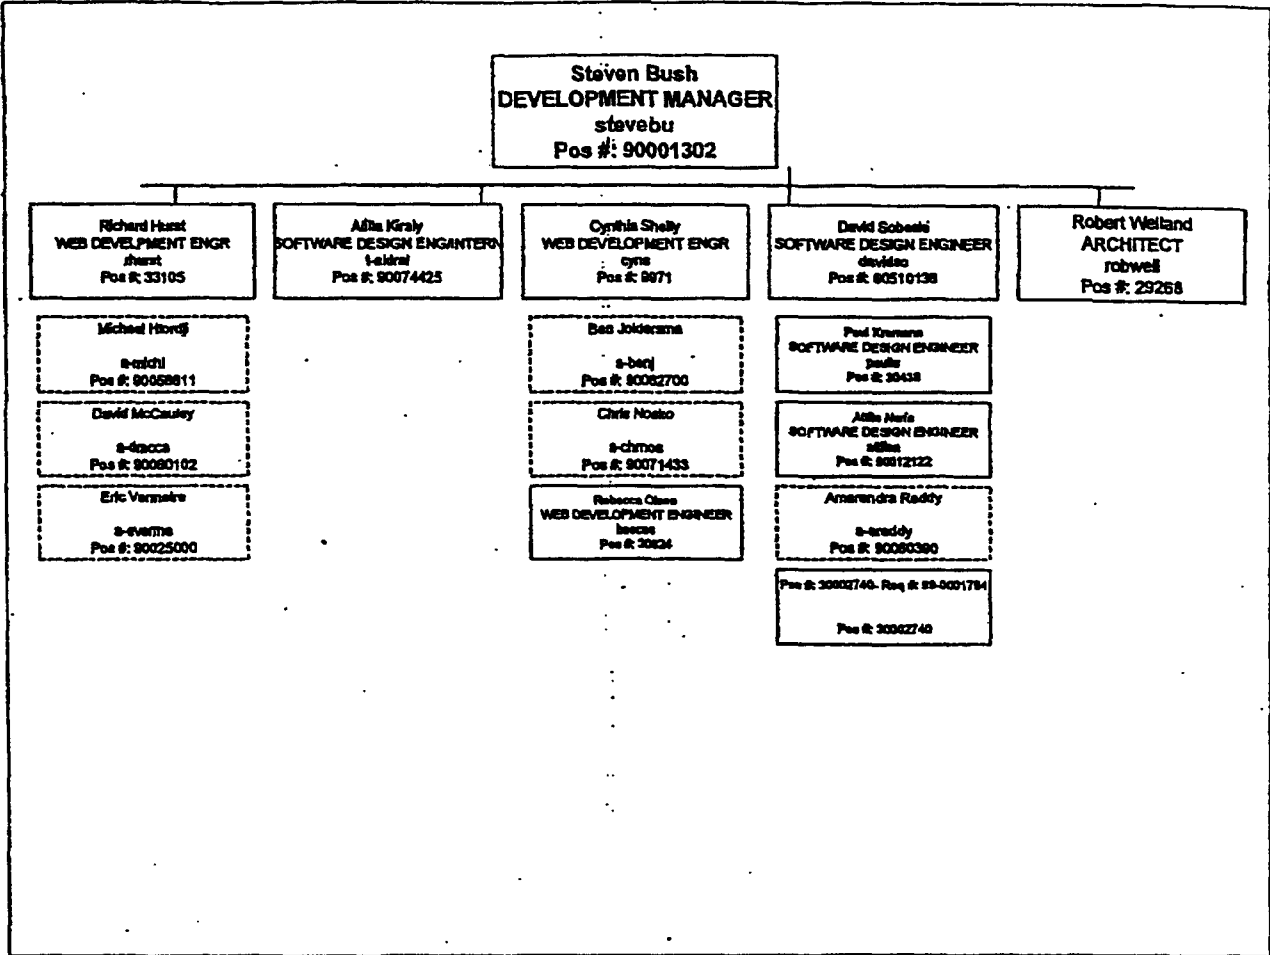

# Monday Org Charts

The world as it will look on 6/7/99

MS-PCA 1460647  
HIGHLY CONFIDENTIAL

**NOTES:**

Removed Dewey's  
team and TBHs.

Added Martha

Valerie Stowell.  
SOFTWARE TEST MANAGER  
valerles  
Pos #: 3035