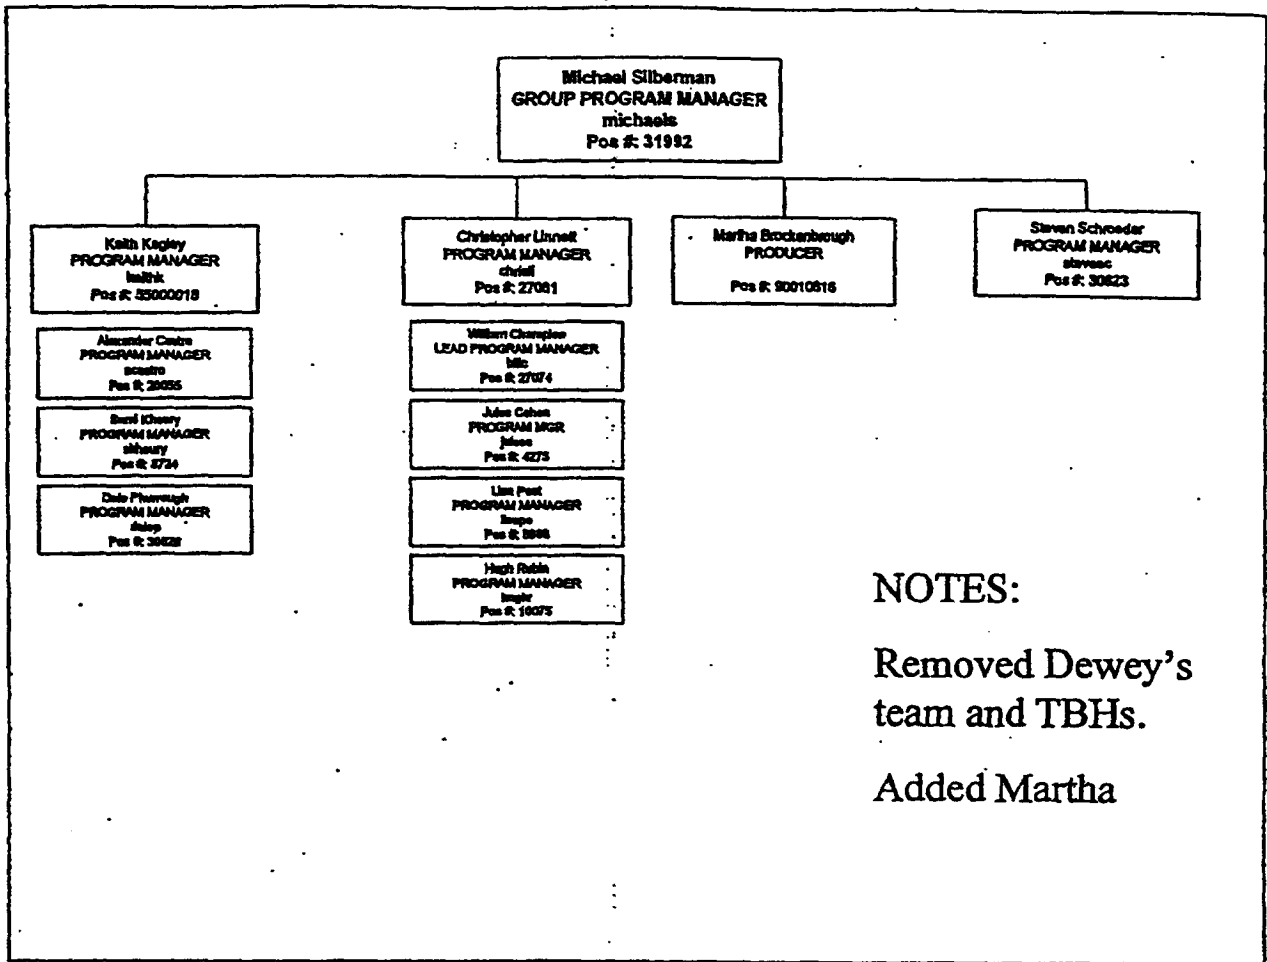

# Monday Org Charts

The world as it will look on 6/7/99

MS-PCA 1460647  
HIGHLY CONFIDENTIAL

**NOTES:**

Removed Dewey's  
team and TBHs.

Added Martha

Valerie Stowell.  
SOFTWARE TEST MANAGER  
valerles  
Pos #: 3035